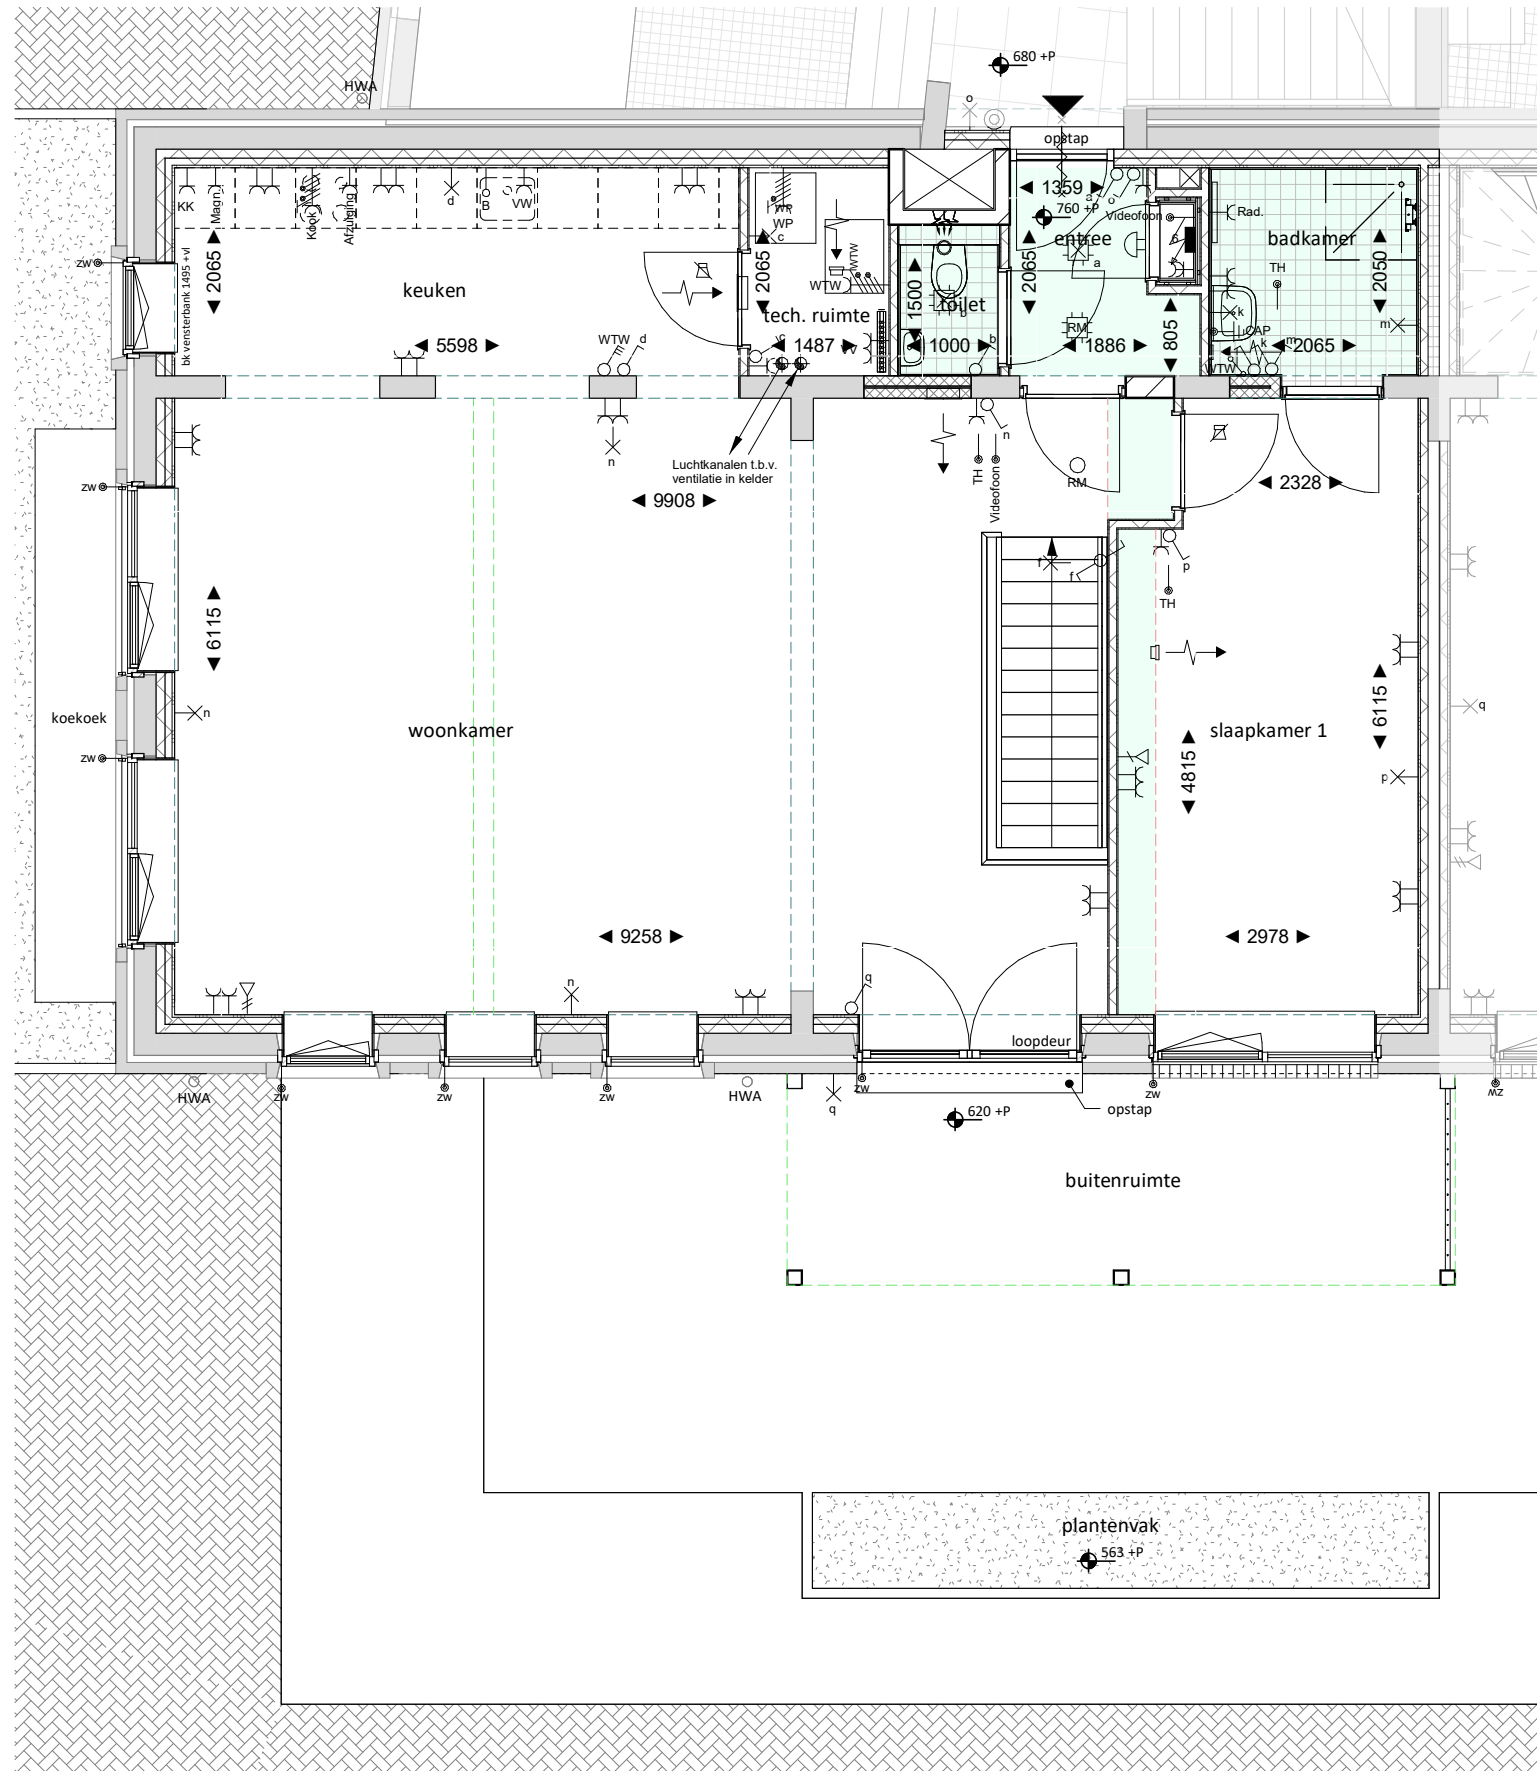

BATAAFSE
KAMP

00 begane grond

1 : 75